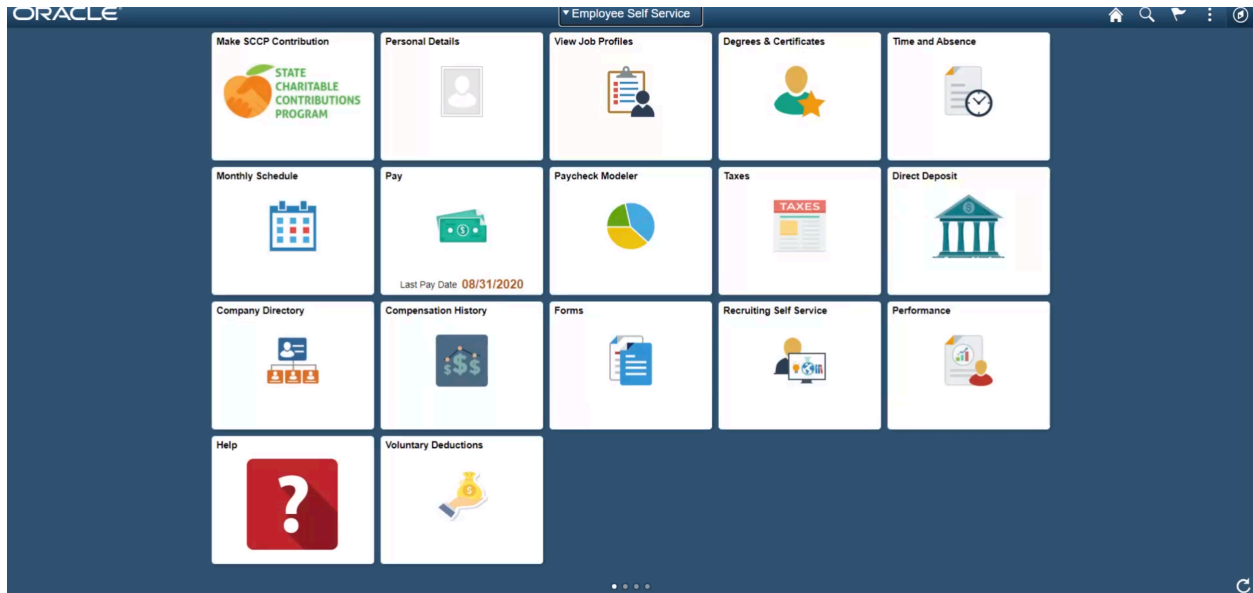

Search Committee Member Access in oneUSG Connect Careers

1. Log in to OneUSG Connect (<https://oneusgconnect.usg.edu/>) when you are ready to begin.
2. On the Employee Self Service screen, you will have a tile for Recruiting Self Service. Select that tile.

3. On the Recruiting Self Service screen, select the Search Job Openings tile.

- On the Search Job Openings screen, the Status should default to “Open” and all other fields remain blank. Simply click the green “Search” button to obtain a list of all openings to which you are associated and have access.

The screenshot shows the 'Search Job Openings' interface. At the top, there is a navigation bar with 'Recruiting Self Service' and 'Search Job Openings'. Below this, there are breadcrumb links for 'Recruiting Home' and 'Browse Job Openings'. A 'Search Criteria' section is expanded, showing various filters: Job Posting Title, Job Opening ID, Status (set to 'Open'), Most Recent Activity, Job Opening Type, Hot Job, My Association, Hiring Manager, Recruiter, Created By, Business Unit, Department, Position Number, and Recruitment Contact. At the bottom of the search criteria section are 'Search' and 'Clear' buttons.

The screenshot shows the 'Search Job Openings' interface with search results. It displays '1 Results Found' and a table of search results. The table has columns for Select, Job Opening, Job ID, Status, Type, Recruiting Location, Target Openings, Available Openings, Total Applicants, Hot Job, and Created. Below the table are options for 'Select All', 'Deselect All', and 'Group Actions'.