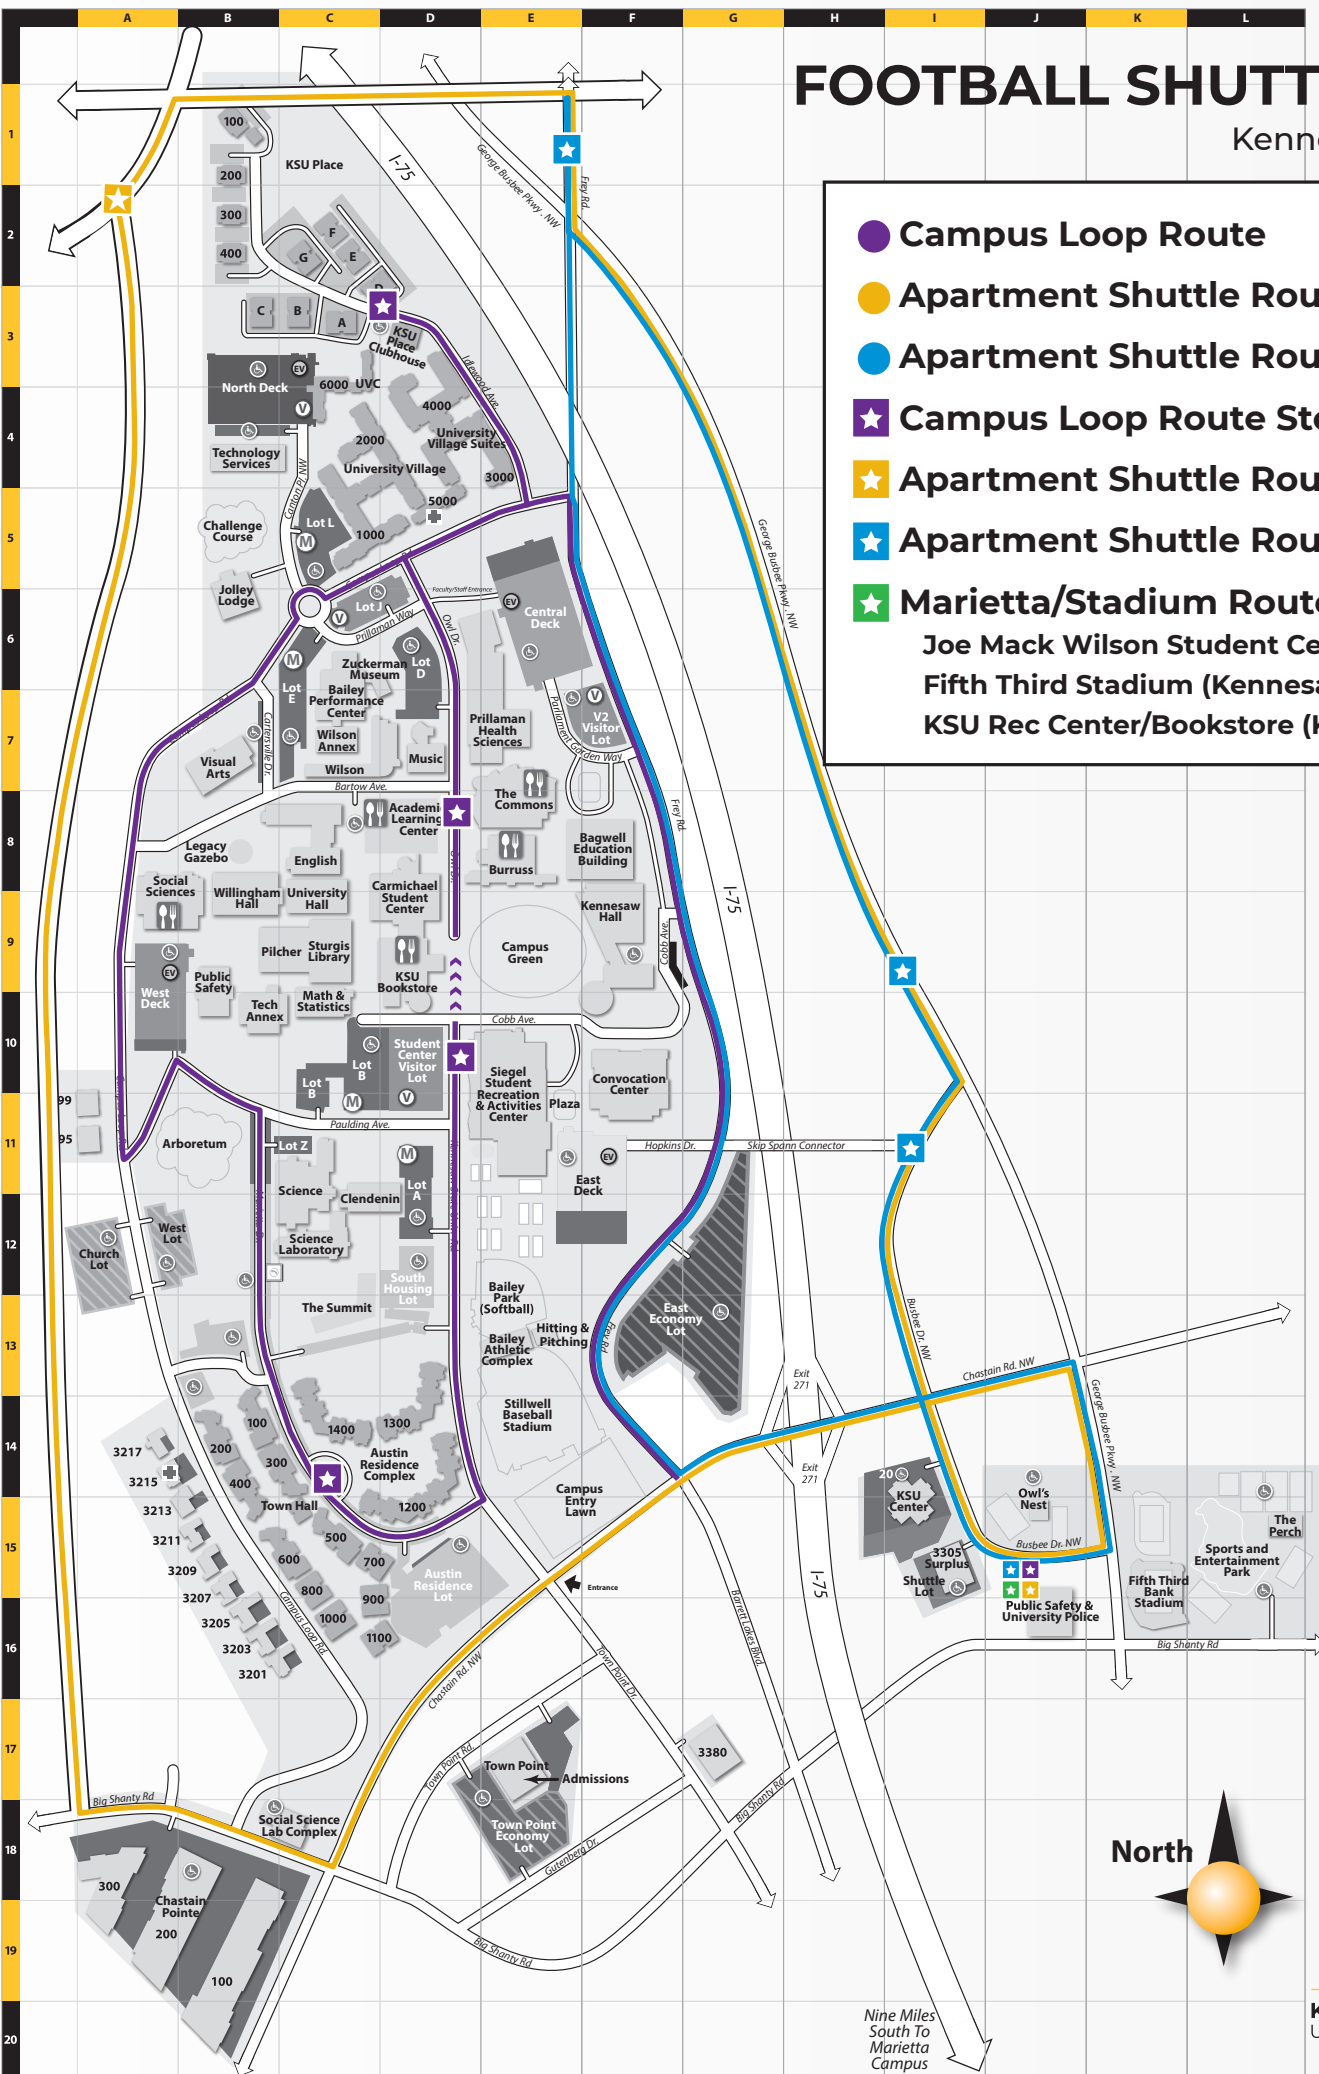

FOOTBALL SHUTTLE MAP

Kennesaw Campus

-  **Campus Loop Route**
-  **Apartment Shuttle Route 1**
-  **Apartment Shuttle Route 2**
-  **Campus Loop Route Stop**
-  **Apartment Shuttle Route 1 Stop**
-  **Apartment Shuttle Route 2 Stop**
-  **Marietta/Stadium Route stops:**
 Joe Mack Wilson Student Center (Marietta)
 Fifth Third Stadium (Kennesaw)
 KSU Rec Center/Bookstore (Kennesaw)

North

KENNESAW STATE UNIVERSITY

Nine Miles South To Marietta Campus